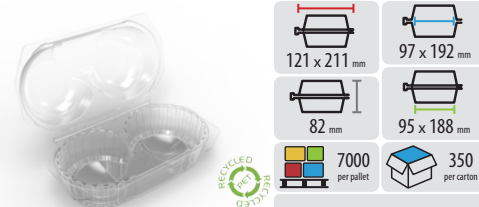

B167 - Twin Doughnut Hinge Pack

LDA555 - Twin Round Hinge Pack

C215 - Twin Cupcake Hinge Pack

S203 - Twin Round Hinge Pack

S211 - Twin Rectangle Hinge Pack

LDA455 - Twin Deep Tart Hinge Pack

C218 - Twin Round Hinge Pack