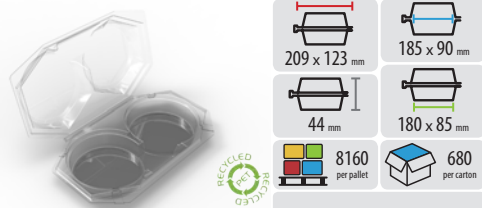

Twin Cavity Hinge Packs

LDA458 - Twin Round Hinge Pack

C219 - Twin Cupcake Hinge Pack

C221 - Twin Deep Tart Hinge Pack

LREY22 - Twin Round Hinge Pack

E143 - Twin Hinge Pack

LDA550 - Twin Round Hinge Pack

E168 - Twin Round Hinge Pack