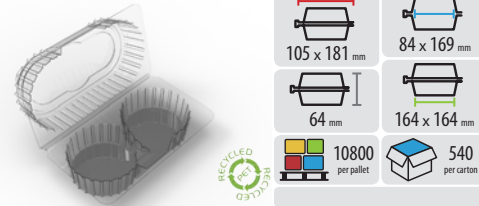

Twin Cavity Hinge Packs

LDA458 - Twin Round Hinge Pack