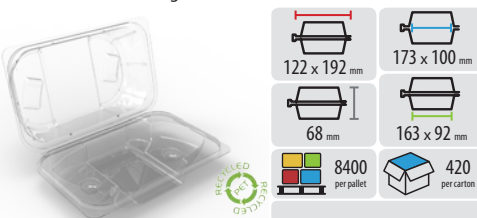

E136 - Twin Rectangle Hinge Pack

WBBC10 - Twin Rectangle Hinge Pack

G089 - Twin Tortilla Wrap Hinge Pack

C220 - Twin Triangle Cavity Hinge Pack

E147 - Twin Cream Horn Hinge Pack

R106 - Hinge Pack With Pot Cavity