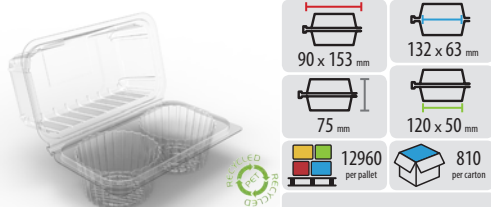

C215 - Twin Cupcake Hinge Pack