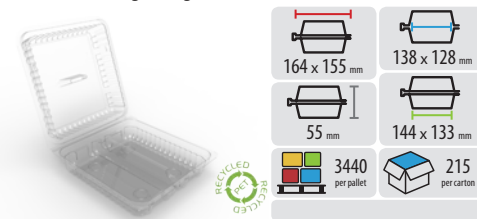

WBBC10 - Twin Rectangle Hinge Pack