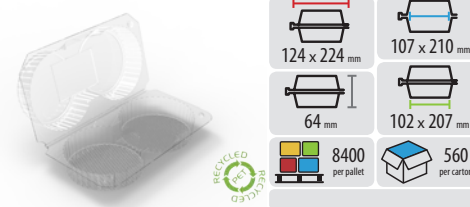

Twin Cavity Hinge Packs

LDA458 - Twin Round Hinge Pack

C219 - Twin Cupcake Hinge Pack

C221 - Twin Deep Tart Hinge Pack

LREY22 - Twin Round Hinge Pack

E143 - Twin Hinge Pack

LDA550 - Twin Round Hinge Pack

E168 - Twin Round Hinge Pack