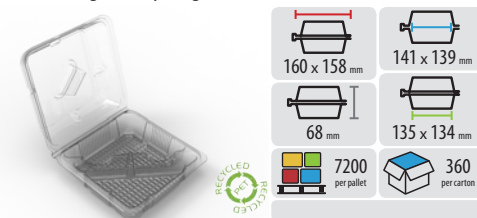

E136 - Twin Rectangle Hinge Pack

WBBC10 - Twin Rectangle Hinge Pack

G089 - Twin Tortilla Wrap Hinge Pack

C220 - Twin Triangle Cavity Hinge Pack

E147 - Twin Cream Horn Hinge Pack

R106 - Hinge Pack With Pot Cavity