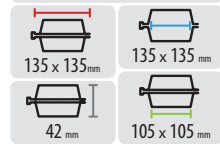

D177 Square Hinge Pack