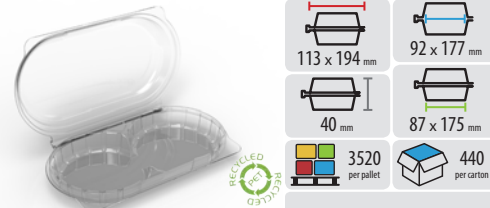

B167 - Twin Doughnut Hinge Pack