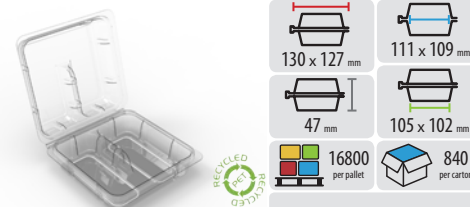

B167 - Twin Doughnut Hinge Pack

LDA555 - Twin Round Hinge Pack

C215 - Twin Cupcake Hinge Pack

S203 - Twin Round Hinge Pack

S211 - Twin Rectangle Hinge Pack

LDA455 - Twin Deep Tart Hinge Pack

C218 - Twin Round Hinge Pack