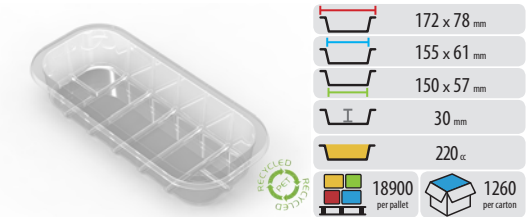

All stages of the process are completely traceable via our computerised stock management system.

Shallow Single Cavity Trays

F115 - Open Tray

M203 - Open Cavity Tray

P182 - Narrow Open Tray

R096 - Open Tray