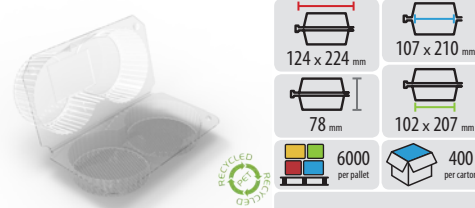

LDA555 - Twin Round Hinge Pack