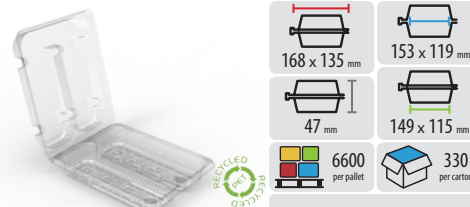

E136 - Twin Rectangle Hinge Pack