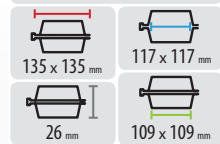

3600 per pallet
180 per carton

D177 Square Hinge Pack

10800 per pallet
540 per carton

D178 Square Hinge Pack

10800 per pallet
540 per carton

Our Sales Team are available to help if you cannot find the product you are looking for tel: 01452 750487 info@leeways.co.uk