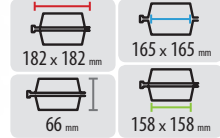

S210 6 Inch Round Hinge Pack

4500 per pallet
225 per carton