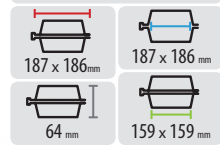

S158 Round Hinge Pack