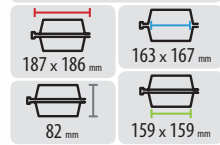

S197 Round Hinge Pack

3600 per pallet
180 per carton