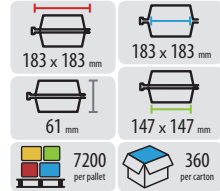

E204 6 Inch Round Hinge Pack